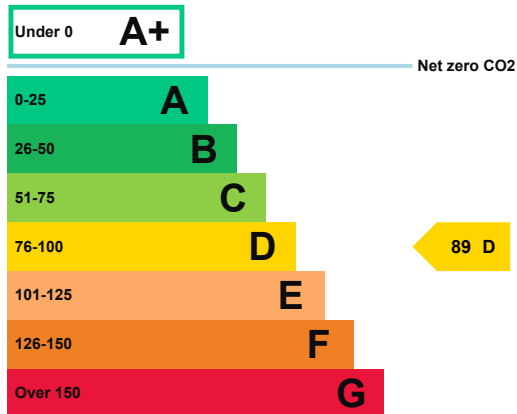

Energy performance certificate (EPC)

The Old Substation Station Road LLANFAIR PWLLGWYNGYLL LL61 5PG	Energy rating	Valid until: 7 October 2034
	D	Certificate number: 9779-7589-3349-9248-6248

Property type	Offices and Workshop Businesses
Total floor area	100 square metres

Rules on letting this property

Properties can be let if they have an energy rating from A+ to E.

Energy rating and score

This property's energy rating is D.

Properties get a rating from A+ (best) to G (worst) and a score.

The better the rating and score, the lower your property's carbon emissions are likely to be.

How this property compares to others

Properties similar to this one could have ratings:

If newly built	32 B
If typical of the existing stock	149 F